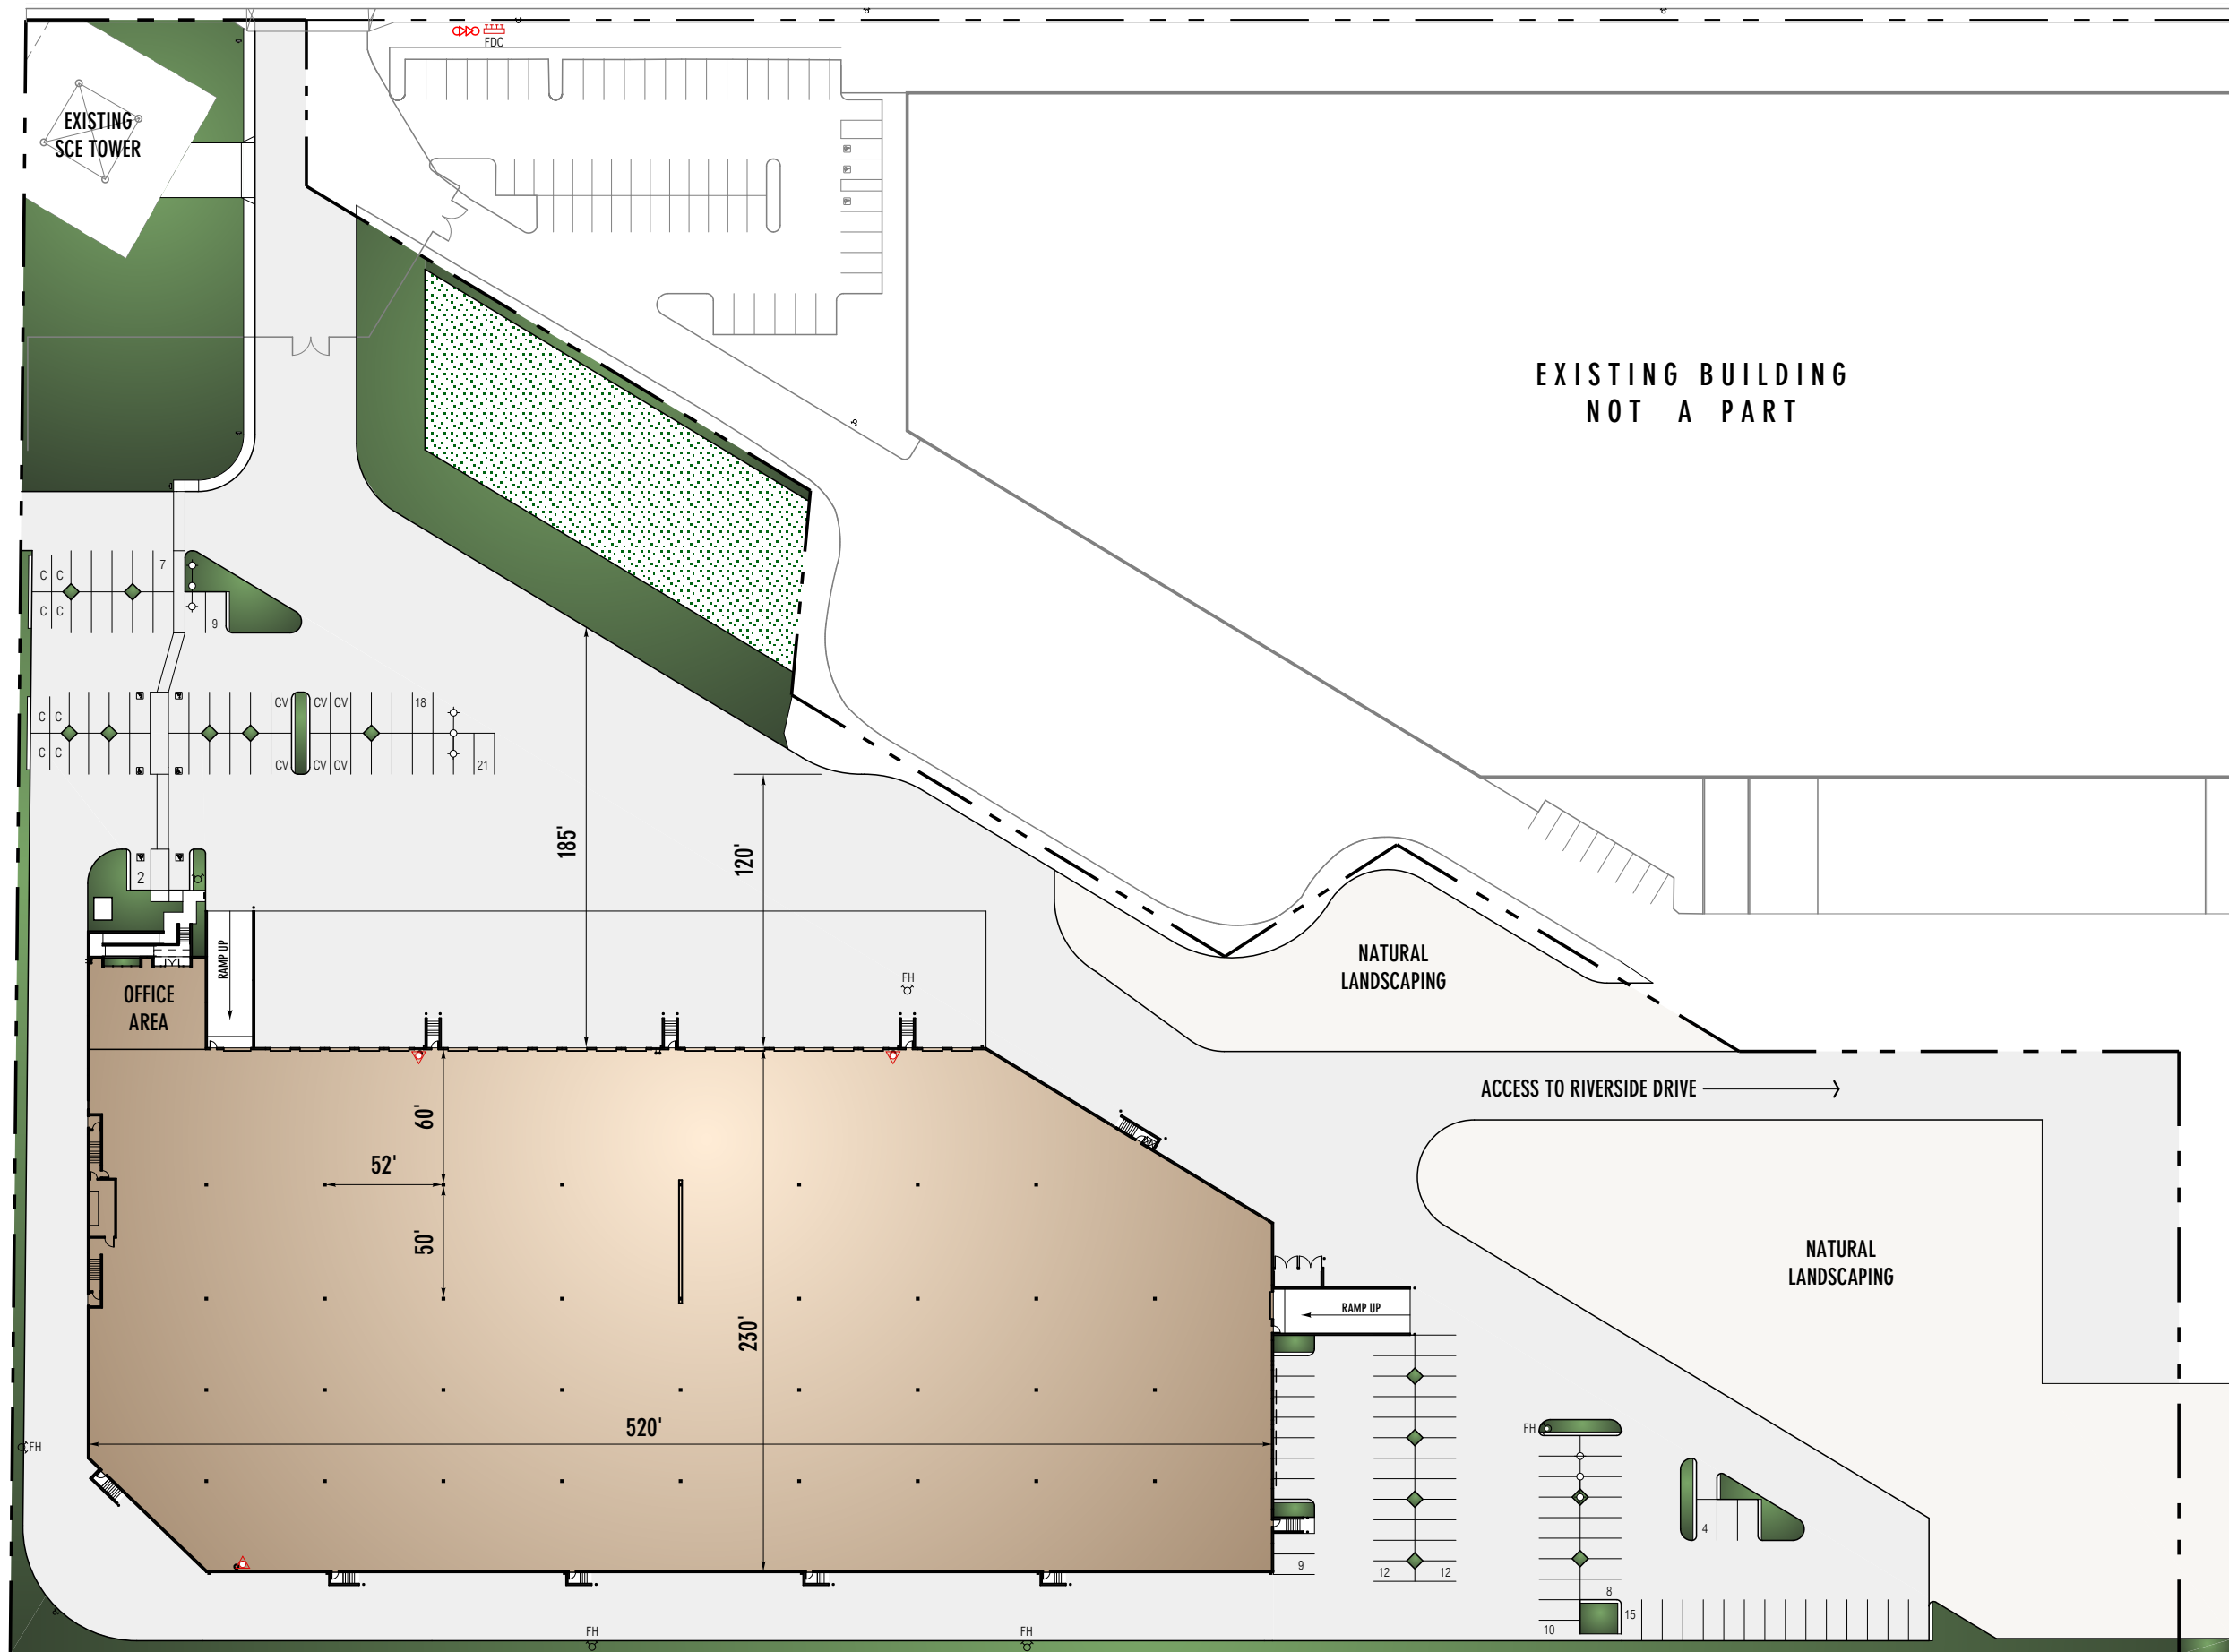

HAMNER AVENUE

RIVERSIDE DRIVE